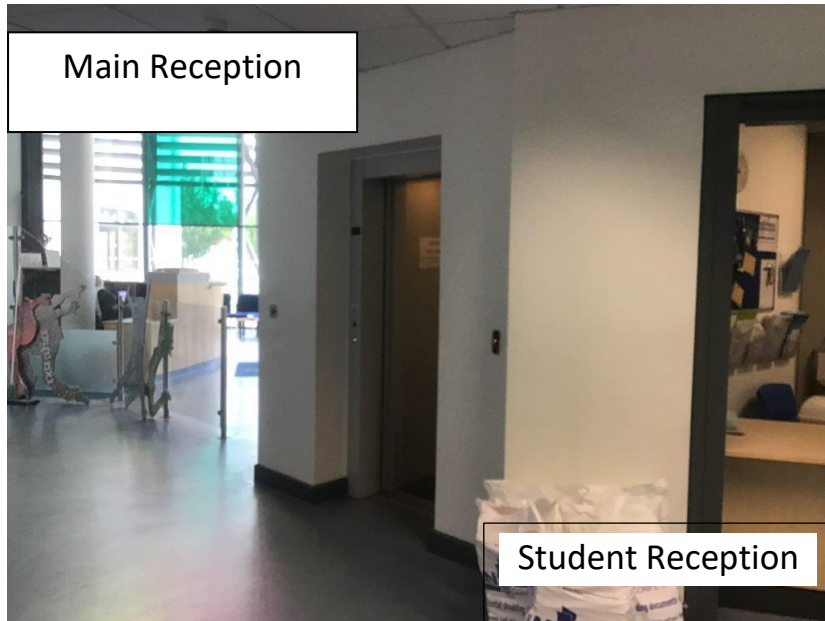

If I need to go to a safe place, I will go to Student Reception or Main Reception

One of these ladies will meet me there

They will keep me safe while they ask one of these people to come and help me

Here are some key places that I will need to know:

Main Hall – some of my assemblies will be in here

Sports Hall – Some of my assemblies will be in here and it is where I will do indoor PE lessons

Changing rooms – I will use these when I need to get changed for PE

Cafeteria – At break and lunch, I can get hot and cold food and drinks from here